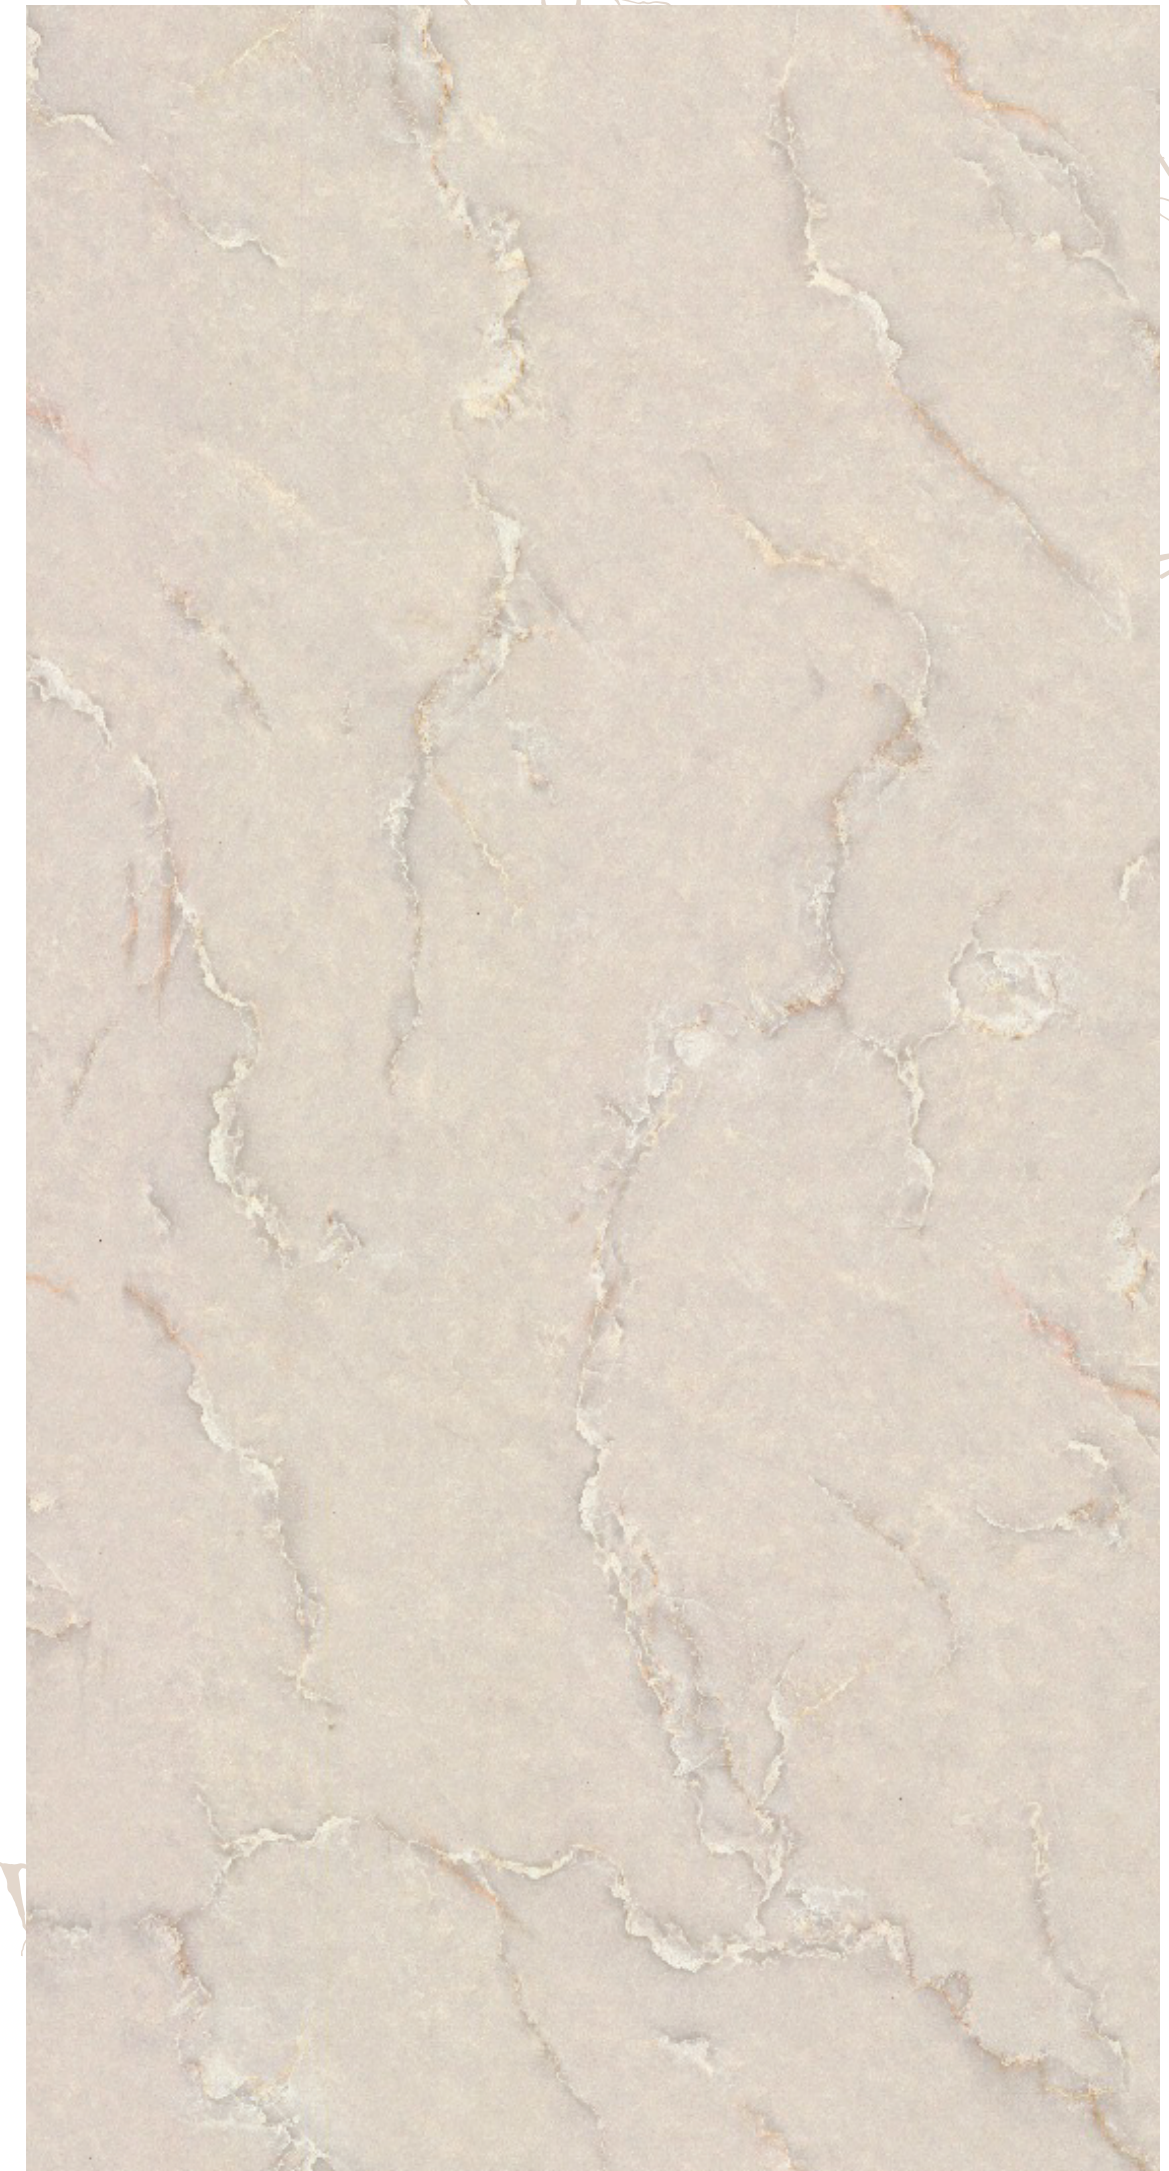

KLARA 301

Where earth meets a hint of shimmer. It fuses natural grace with a quiet sparkle, grounding glamour in calm. A palette that gleams with subtle strength and refined radiance.

UV & Moisture Resistant

Scratch & Impact Resistant

Anti Bacterial

Mirror Like Gloss